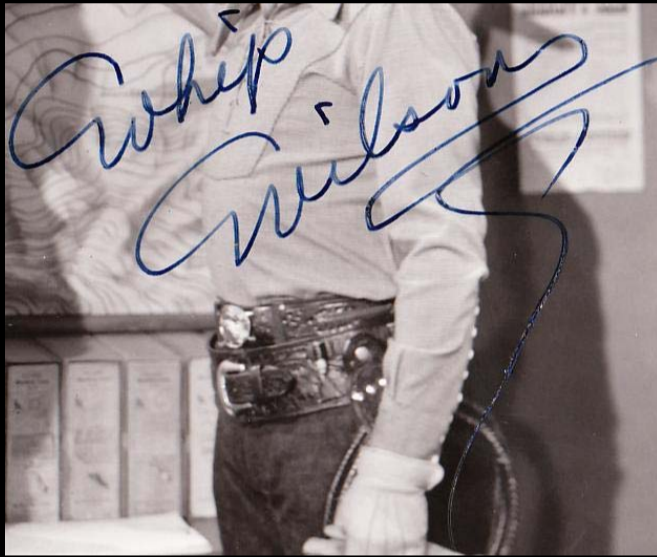

Whip Wilson (1911-1964)

Confirmed Authentic Exemplars

Signature in pencil (c. 1948)

Courtesy of Sam Lawson of the Western Film Autograph Archive

Signature in fountain pen (1949)

Courtesy of Sam Lawson of the Western Film Autograph Archive

Signature in ballpoint pen (c. 1953)

Courtesy of Sam Lawson of the Western Film Autograph Archive

Signature in fountain pen (c. 1958)

Courtesy of Sam Lawson of the Western Film Autograph Archive

Signature in ballpoint pen (c. 1963)