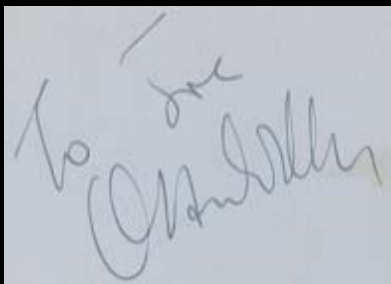

Signature in fountain pen (c. 1944)  
Courtesy of Robert Eaton of RR Auction

A handwritten note in blue ink on a light-colored background. The text reads: "To Harold all good wishes Orson Welles". The signature "Orson Welles" is written in a cursive style.

Handwritten quotation signed in fountain pen (1947)  
Courtesy of Robert Eaton of RR Auction

Signature in fountain pen (1947)

Signature in fountain pen (1948)

Signature in fountain pen (1949)  
Courtesy of International Autograph Auctions

Signature in fountain pen (c. 1950)

Signature in ballpoint pen (1952)

Signature in fountain pen (1953)  
Courtesy of Robert Eaton of RR Auction

Signature in fountain pen (c. 1953)  
Courtesy of Robert Eaton of RR Auction