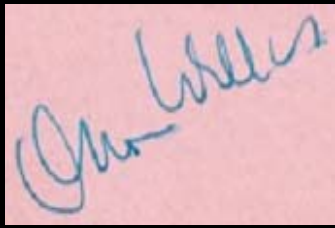

Handwritten quotation signed in fountain pen (1947)
Courtesy of Robert Eaton of RR Auction

Signature in fountain pen (1947)