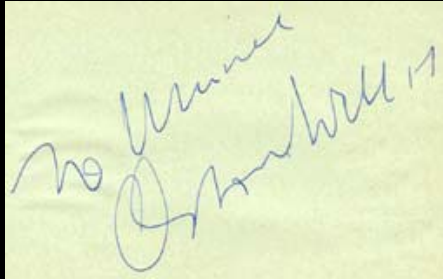

Signature in fountain pen (c. 1944)
Courtesy of Robert Eaton of RR Auction

A handwritten note in blue ink on a light-colored background. The text reads: "To Harold all good wishes Orson Welles". The signature "Orson Welles" is written in a cursive style.

Signature in fountain pen (1945)
Courtesy of Robert Eaton of RR Auction

Signature in fountain pen (1946)
Courtesy of Robert Eaton of RR Auction

Signature in fountain pen (1946)

Signature in fountain pen (1946)
Courtesy of Robert Eaton of RR Auction

Handwritten quotation signed in fountain pen (1947)
Courtesy of Robert Eaton of RR Auction

Signature in fountain pen (1947)

Signature in fountain pen (1948)

Signature in fountain pen (1949)
Courtesy of International Autograph Auctions

Signature in fountain pen (c. 1950)

Signature in ballpoint pen (1952)

Signature in fountain pen (1953)
Courtesy of Robert Eaton of RR Auction

Signature in fountain pen (c. 1953)
Courtesy of Robert Eaton of RR Auction