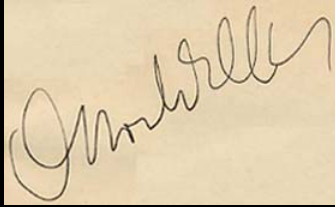

Signature in fountain pen (1947)

Signature in fountain pen (1948)