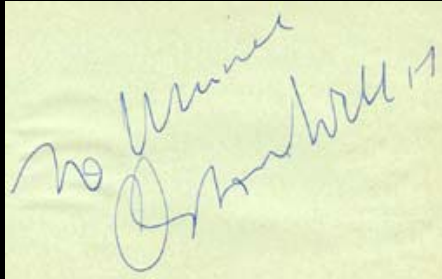

Signature in fountain pen (c. 1944)  
Courtesy of Robert Eaton of RR Auction

A handwritten note in blue ink on a light-colored background. The text reads: "To Harold all good wishes Orson Welles". The signature "Orson Welles" is written in a cursive style.

Signature in fountain pen (1945)  
Courtesy of Robert Eaton of RR Auction

Signature in fountain pen (1946)  
Courtesy of Robert Eaton of RR Auction

Signature in fountain pen (1946)

Signature in fountain pen (1946)  
Courtesy of Robert Eaton of RR Auction

Handwritten quotation signed in fountain pen (1947)  
Courtesy of Robert Eaton of RR Auction

Signature in fountain pen (1947)

Signature in fountain pen (1948)

Signature in fountain pen (1949)  
Courtesy of International Autograph Auctions

Signature in fountain pen (c. 1950)

Signature in ballpoint pen (1952)

Signature in fountain pen (1953)  
Courtesy of Robert Eaton of RR Auction

Signature in fountain pen (c. 1953)  
Courtesy of Robert Eaton of RR Auction