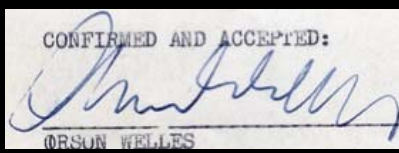

Signature in fountain pen (1945)
Courtesy of Robert Eaton of RR Auction

Signature in fountain pen (1946)
Courtesy of Robert Eaton of RR Auction