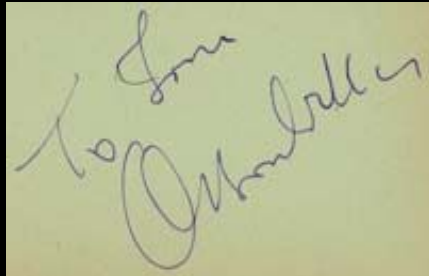

Signature in fountain pen (c. 1944)  
Courtesy of Robert Eaton of RR Auction

A handwritten note in blue ink on a light-colored background. The text reads: "To Harold all good wishes Orson Welles". The signature "Orson Welles" is written in a cursive style.

Signature in fountain pen (1945)  
Courtesy of Robert Eaton of RR Auction

Signature in fountain pen (1946)  
Courtesy of Robert Eaton of RR Auction

Signature in fountain pen (1946)

Signature in fountain pen (1946)  
Courtesy of Robert Eaton of RR Auction

Handwritten quotation signed in fountain pen (1947)  
Courtesy of Robert Eaton of RR Auction

Signature in fountain pen (1947)

Signature in fountain pen (1948)

Signature in fountain pen (1949)  
Courtesy of International Autograph Auctions

Signature in fountain pen (c. 1950)

Signature in ballpoint pen (1952)

Signature in fountain pen (1953)  
Courtesy of Robert Eaton of RR Auction

Signature in fountain pen (c. 1953)  
Courtesy of Robert Eaton of RR Auction