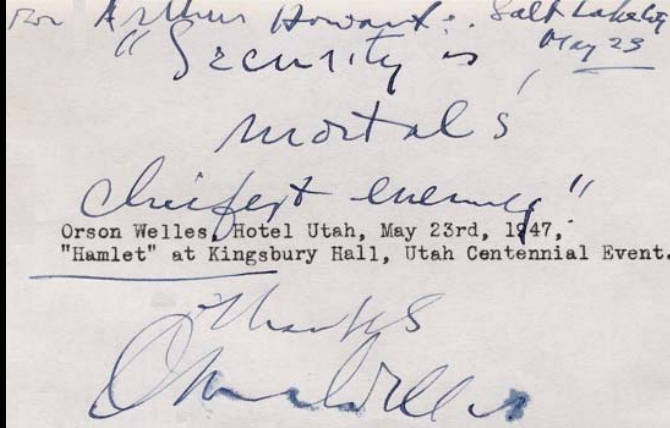

Signature in fountain pen (c. 1944)
Courtesy of Robert Eaton of RR Auction

A handwritten note in blue ink on a light-colored background. The text reads: "To Harold all good wishes Orson Welles". The signature "Orson Welles" is written in a cursive style.

Signature in fountain pen (1945)
Courtesy of Robert Eaton of RR Auction

Signature in fountain pen (1946)
Courtesy of Robert Eaton of RR Auction

Signature in fountain pen (1946)

Signature in fountain pen (1946)
Courtesy of Robert Eaton of RR Auction