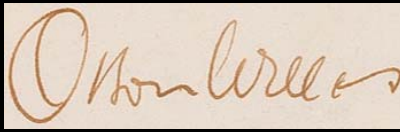

Signature in fountain pen (1946)

Signature in fountain pen (1946)
Courtesy of Robert Eaton of RR Auction