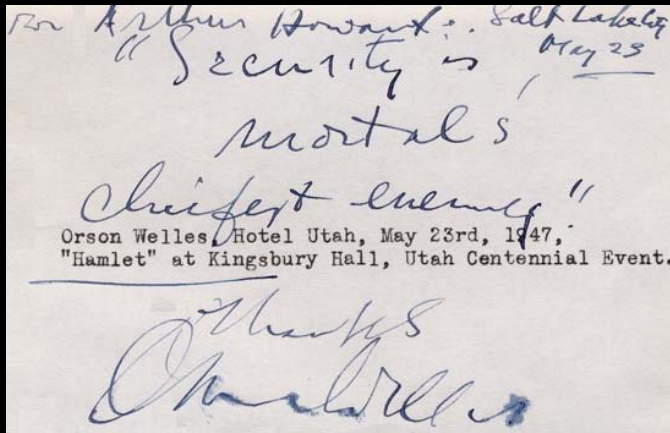

A handwritten signature "Orson Welles" in blue ink on a light-colored background. The signature is written in a cursive style and is positioned above a printed name "Orson Welles".

Signature in fountain pen (1939)  
Courtesy of Robert Eaton of RR Auction

Signature in fountain pen (c. 1944)  
Courtesy of Robert Eaton of RR Auction

A handwritten note in blue ink on a light-colored background. The text reads: "To Harold all good wishes Orson Welles". The signature "Orson Welles" is written in a cursive style.

Signature in fountain pen (1945)  
Courtesy of Robert Eaton of RR Auction

Signature in fountain pen (1946)  
Courtesy of Robert Eaton of RR Auction

Signature in fountain pen (1946)

Signature in fountain pen (1946)  
Courtesy of Robert Eaton of RR Auction