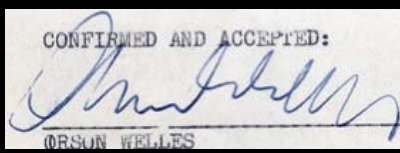

Signature in fountain pen (1945)
Courtesy of Robert Eaton of RR Auction

Signature in fountain pen (1946)
Courtesy of Robert Eaton of RR Auction