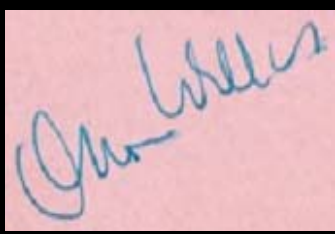

Handwritten quotation signed in fountain pen (1947)
Courtesy of Robert Eaton of RR Auction

Signature in fountain pen (1947)