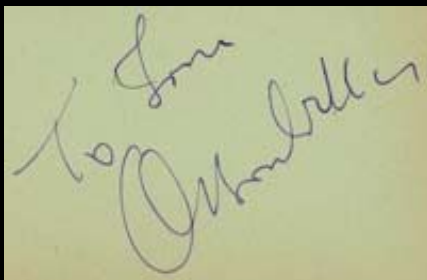

Signature in fountain pen (c. 1944)
Courtesy of Robert Eaton of RR Auction

A handwritten note in blue ink on a light-colored background. The text reads: "To Harold all good wishes Orson Welles". The signature "Orson Welles" is written in a cursive style.

Signature in fountain pen (1945)
Courtesy of Robert Eaton of RR Auction

Signature in fountain pen (1946)
Courtesy of Robert Eaton of RR Auction

Signature in fountain pen (1946)

Signature in fountain pen (1946)
Courtesy of Robert Eaton of RR Auction

Handwritten quotation signed in fountain pen (1947)
Courtesy of Robert Eaton of RR Auction

Signature in fountain pen (1947)

Signature in fountain pen (1948)

Signature in fountain pen (1949)
Courtesy of International Autograph Auctions

Signature in fountain pen (c. 1950)

Signature in ballpoint pen (1952)

Signature in fountain pen (1953)
Courtesy of Robert Eaton of RR Auction

Signature in fountain pen (c. 1953)
Courtesy of Robert Eaton of RR Auction