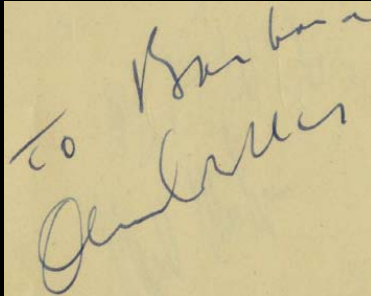

Signature in fountain pen (c. 1944)
Courtesy of Robert Eaton of RR Auction

A handwritten note in blue ink on a light-colored background. The text reads: "To Harold all good wishes Orson Welles". The signature "Orson Welles" is written in a cursive style.

Signature in fountain pen (1945)
Courtesy of Robert Eaton of RR Auction

Signature in fountain pen (1946)
Courtesy of Robert Eaton of RR Auction

Signature in fountain pen (1946)

Signature in fountain pen (1946)
Courtesy of Robert Eaton of RR Auction

Handwritten quotation signed in fountain pen (1947)
Courtesy of Robert Eaton of RR Auction

Signature in fountain pen (1947)

Signature in fountain pen (1948)

Signature in fountain pen (1949)
Courtesy of International Autograph Auctions