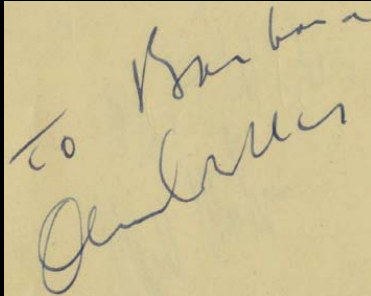

Signature in fountain pen (1943)

A handwritten signature "Orson Welles" in blue ink on a light-colored background. The signature is written in a cursive style.

Signature in fountain pen (c. 1943)

A handwritten note in blue ink on a light-colored background. The text reads: "For Gary especially yours Orson Welles". The signature "Orson Welles" is written in a cursive style.

Signature in fountain pen (c. 1944)  
Courtesy of Robert Eaton of RR Auction

A handwritten note in blue ink on a light-colored background. The text reads: "To Harold all good wishes Orson Welles". The signature "Orson Welles" is written in a cursive style.

Signature in fountain pen (1945)  
Courtesy of Robert Eaton of RR Auction

Signature in fountain pen (1946)  
Courtesy of Robert Eaton of RR Auction

Signature in fountain pen (1946)

Signature in fountain pen (1946)  
Courtesy of Robert Eaton of RR Auction

Handwritten quotation signed in fountain pen (1947)  
Courtesy of Robert Eaton of RR Auction

Signature in fountain pen (1947)

Signature in fountain pen (1948)

Signature in fountain pen (1949)  
Courtesy of International Autograph Auctions