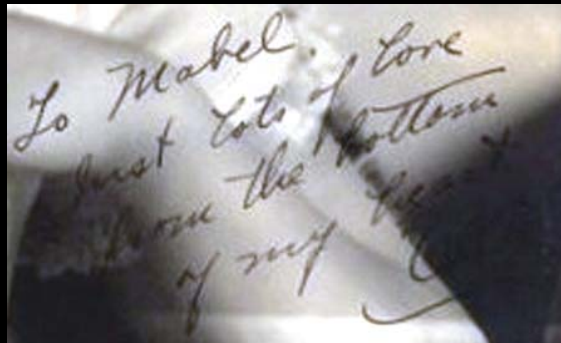

Olive Thomas (1894-1920)

Confirmed Authentic Exemplars

Printed signature (c. 1917)

Signature as Olive in fountain pen (1918)
Courtesy of Robert Eaton of RR Auction

Handwritten sentiment with obscured signature as Ollie in fountain pen (c. 1918)
Courtesy of Marilyn Slater of <http://looking-for-mabel.webs.com>

Signature in fountain pen (c. 1919)

Secretarial Exemplars