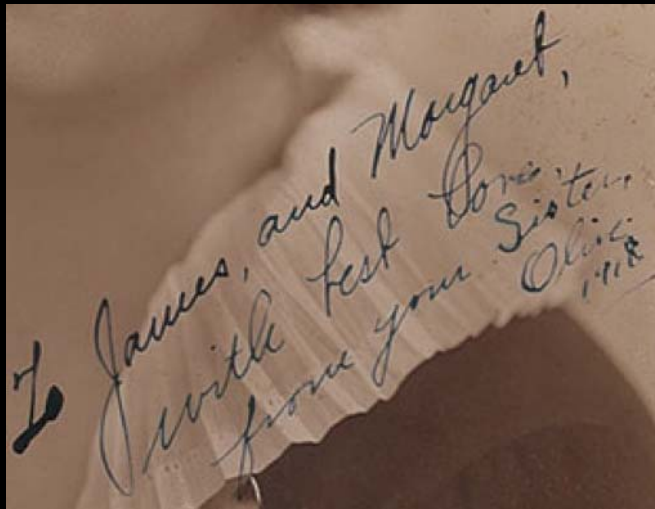

Olive Thomas (1894-1920)

Confirmed Authentic Exemplars

Printed signature (c. 1917)

Signature as Olive in fountain pen (1918)
Courtesy of Robert Eaton of RR Auction

Handwritten sentiment with obscured signature as Ollie in fountain pen (c. 1918)
Courtesy of Marilyn Slater of <http://looking-for-mabel.webs.com>

Signature in fountain pen (c. 1919)

Secretarial Exemplars