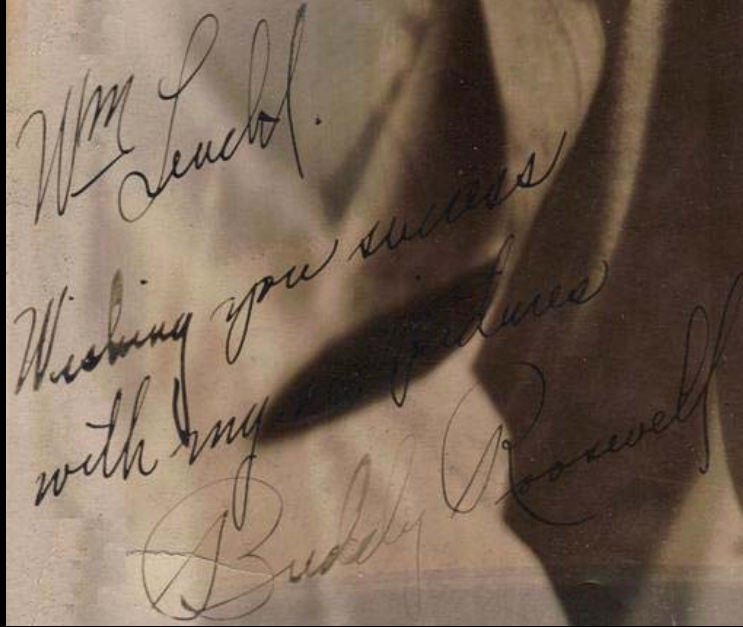

# **Buddy Roosevelt (1898-1973)** **[a.k.a. Kent Sanderson]**

---

## **Confirmed Authentic Exemplar**

Signature in fountain pen (c. 1928)  
Courtesy of Phil Arnold

---