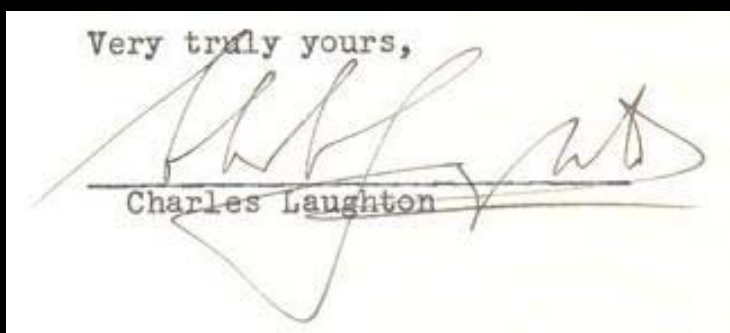

Signature in fountain pen (1940)