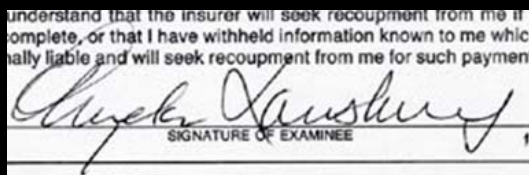

Signature in felt-tip marker (1979)

Signature in ballpoint pen (1988)