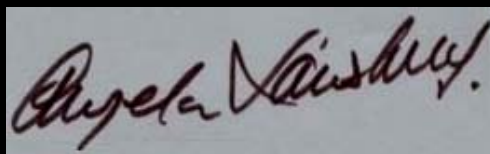

A handwritten note in blue ink on a light-colored background. The text reads: "all good wishes Sincerely Angela Lansbury". The signature is written in a cursive style.

Signature in ballpoint pen (1956)

A handwritten note in blue ink on a light-colored background. The text reads: "For Sam - Best always Love Angela". The signature is written in a cursive style.

Signature as Angela in fountain pen (1961)  
Courtesy of Robert Eaton of RR Auction

A handwritten signature in ballpoint pen ink that reads "Angela Lansbury". The signature is written in a cursive style.

Signature in ballpoint pen (1967)

Signature in felt-tip marker (1969)  
Courtesy of Robert Eaton of RR Auction