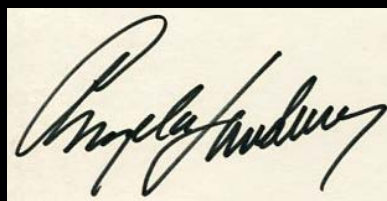

A handwritten signature in ballpoint pen ink that reads "Angela Lansbury". The signature is written in a cursive style.

Signature in ballpoint pen (1967)

Signature in felt-tip marker (1969)  
Courtesy of Robert Eaton of RR Auction

Signature in marker (1972)

Signature in felt-tip marker (1973)

Signature in marker (c. 1973)  
Courtesy of Tom Kramer of Golden Age Autographs  
([www.GoldenAgeAutographs.com](http://www.GoldenAgeAutographs.com))

Signature in felt-tip marker (1979)

Signature in ballpoint pen (1988)

Signature in felt-tip marker (1989)

Signature in marker (c. 1993)  
Courtesy of Cliff Yow of Autographed Cards

Signature in marker (c. 2000)  
Courtesy of Tom Kramer of Golden Age Autographs  
([www.GoldenAgeAutographs.com](http://www.GoldenAgeAutographs.com))