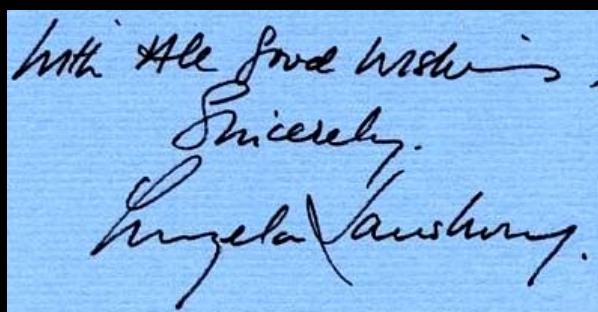

A handwritten note in blue ink on a light-colored background. The text reads: "all good wishes Sincerely Angela Lansbury". The signature is written in a cursive style.

Signature in ballpoint pen (1956)

A handwritten note in blue ink on a light-colored background. The text reads: "For Sam - Best always Love Angela". The signature is written in a cursive style.

Signature as Angela in fountain pen (1961)  
Courtesy of Robert Eaton of RR Auction

A handwritten signature in ballpoint pen ink that reads "Angela Lansbury". The signature is written in a cursive style.

Signature in ballpoint pen (1967)

Signature in felt-tip marker (1969)  
Courtesy of Robert Eaton of RR Auction

Signature in marker (1972)

Signature in felt-tip marker (1973)

Signature in marker (c. 1973)  
Courtesy of Tom Kramer of Golden Age Autographs  
([www.GoldenAgeAutographs.com](http://www.GoldenAgeAutographs.com))