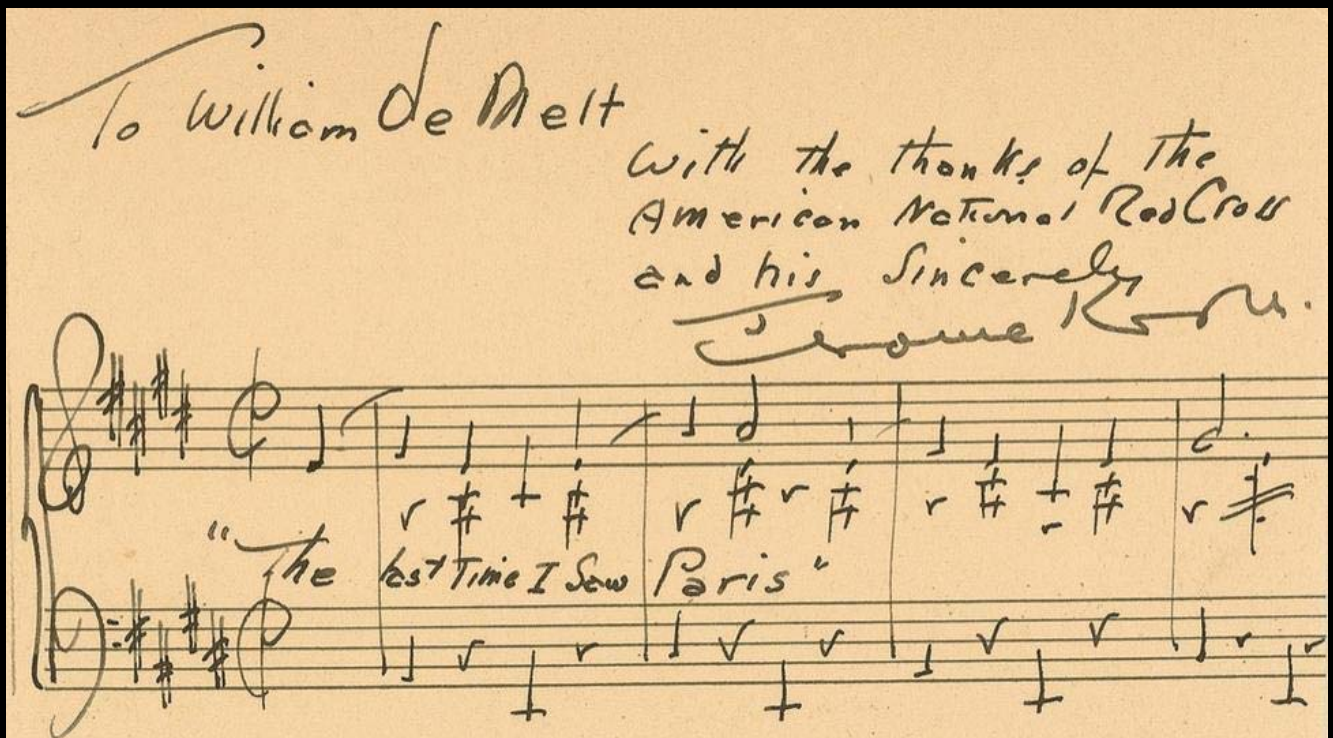

Jerome Kern (1885-1945)

Confirmed Authentic Exemplars

Signature as Jerome D. Kern in fountain pen (1933)
Courtesy of Robert Eaton of RR Auction

Signature in fountain pen (c. 1935)
Courtesy of Robert Eaton of RR Auction

Rushed signature in fountain pen (1939)
Courtesy of Roger Gross Ltd. Music Autographs

Signature in fountain pen (1944)
Courtesy of Robert Eaton of RR Auction

Signature in fountain pen (1944)
Courtesy of Robert Eaton of RR Auction