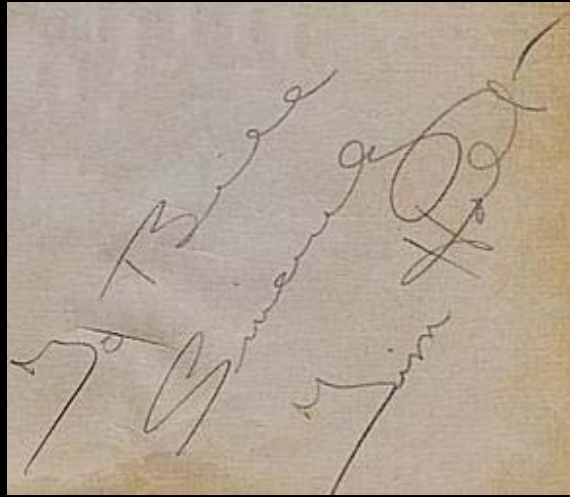

Tim Holt (1918-1973)

Confirmed Authentic Exemplars

Signature in pencil (c. 1937)

Courtesy of Sam Lawson of the Western Film Autograph Archive

Signature in fountain pen (1938)

Courtesy of Robert Eaton of RR Auction

Signature in fountain pen (c. 1942)

Courtesy of Sam Lawson of the Western Film Autograph Archive

Signature in fountain pen (c. 1948)

Courtesy of Robert Eaton of RR Auction

Signature in fountain pen (c. 1955)