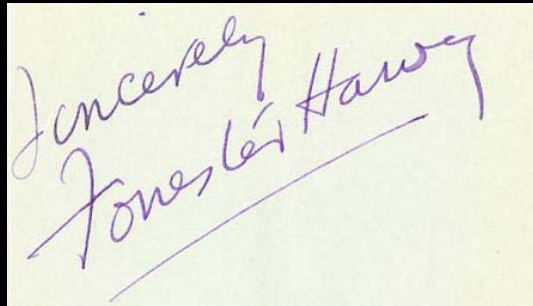

Forrester Harvey (1884-1945) [a.k.a. Forester Harvey]

Confirmed Authentic Exemplars

Signature in fountain pen (c. 1927)
Courtesy of Sig Menchel

Signature in fountain pen (c. 1930)
Courtesy of Angela Paulich

Signature in fountain pen (c. 1935)
Courtesy of Sig Menchel

Secretarial Exemplars

None available at present