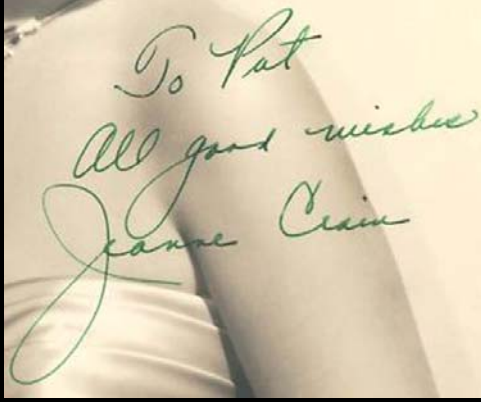

Secretarial Exemplars

Courtesy of Tom Kramer of Golden Age Autographs
(www.GoldenAgeAutographs.com)