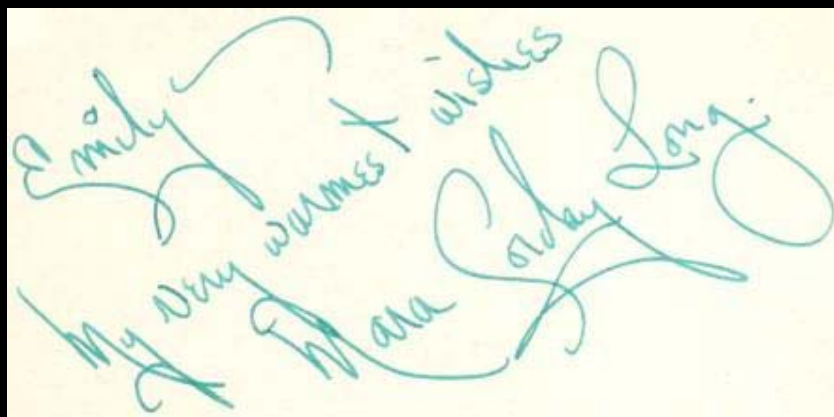

Mara Corday (b. 1930) **[a.k.a. Maria Corda]**

Confirmed Authentic Exemplars

Signature in fountain pen (1954)

Signature as Mara Corday Long in fountain pen (c. 1958)
Courtesy of Jerome Shochet

Signature as Mara Corday Long in fountain pen (c. 1969)

Signature in fine-tip pen (c. 1978)

Signature in marker (c. 2003)

Secretarial Exemplars

None available at present