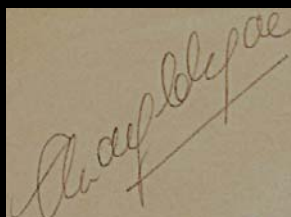

Andy Clyde (1892-1967)

Confirmed Authentic Exemplars

Signature in fountain pen (c. 1923)

Signature in fountain pen (1935)
Courtesy of Sig Menchel

Signature in fountain pen (1945)

Signature in pencil (c. 1950)
Courtesy of Sam Lawson of the Western Film Autograph Archive

Signature in fountain pen (1956)

Signature in fountain pen (c. 1960)
Courtesy of Sam Lawson of the Western Film Autograph Archive

Secretarial Exemplars

None available at present