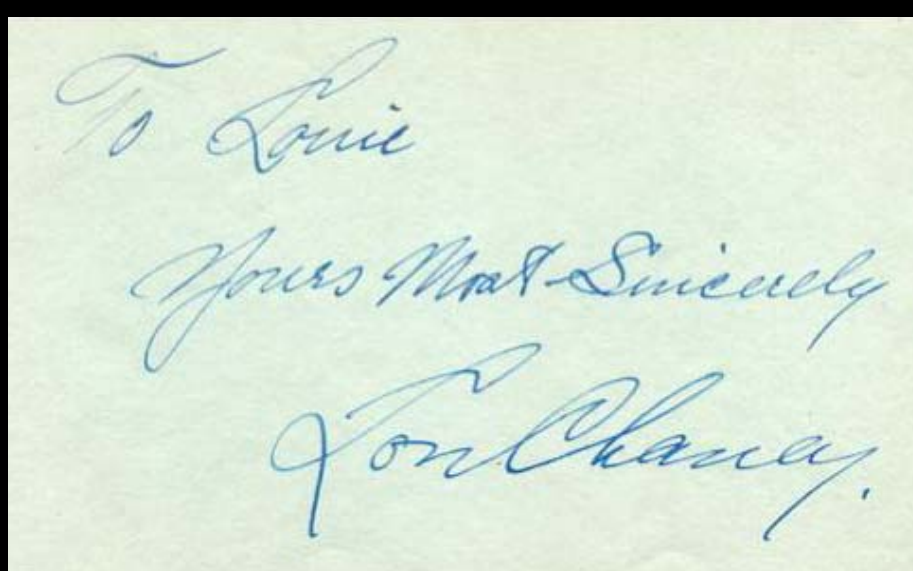

# Lon Chaney (1883-1930)

## Confirmed Authentic Exemplars

Signature in fountain pen (1925)  
Courtesy of Roger Hurlburt

Signature in fountain pen (c. 1925)  
Courtesy of Roger Hurlburt

Signature in fountain pen (1926)  
Courtesy of Sig Menchel

Signature in fountain pen (1928)  
Courtesy of Robert Eaton of RR Auction

Signature in pencil (c. 1930)