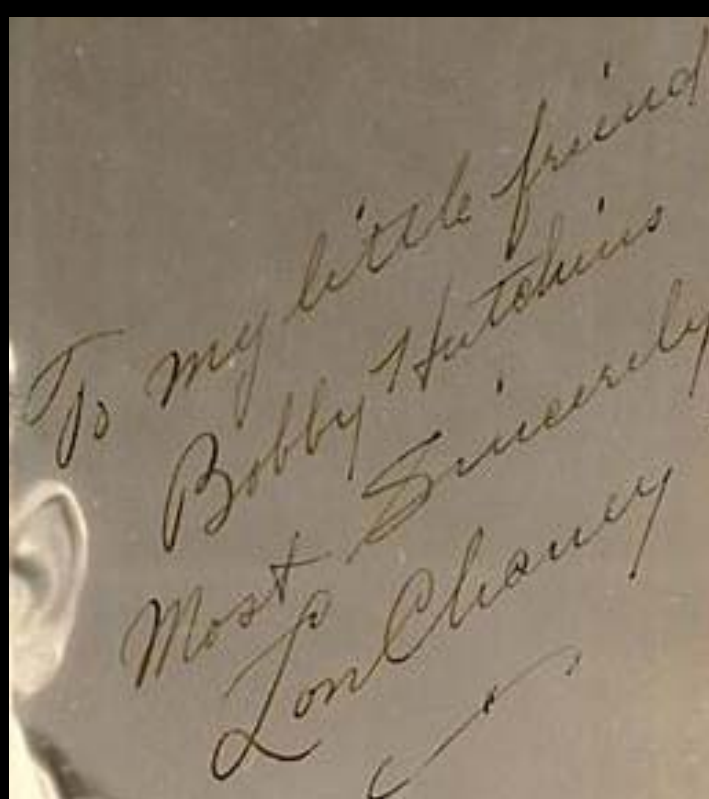

# Lon Chaney (1883-1930)

## Confirmed Authentic Exemplars

Signature in fountain pen (1925)  
Courtesy of Roger Hurlburt

Signature in fountain pen (c. 1925)  
Courtesy of Roger Hurlburt

Signature in fountain pen (1926)  
Courtesy of Sig Menchel

Signature in fountain pen (1928)  
Courtesy of Robert Eaton of RR Auction

Signature in pencil (c. 1930)