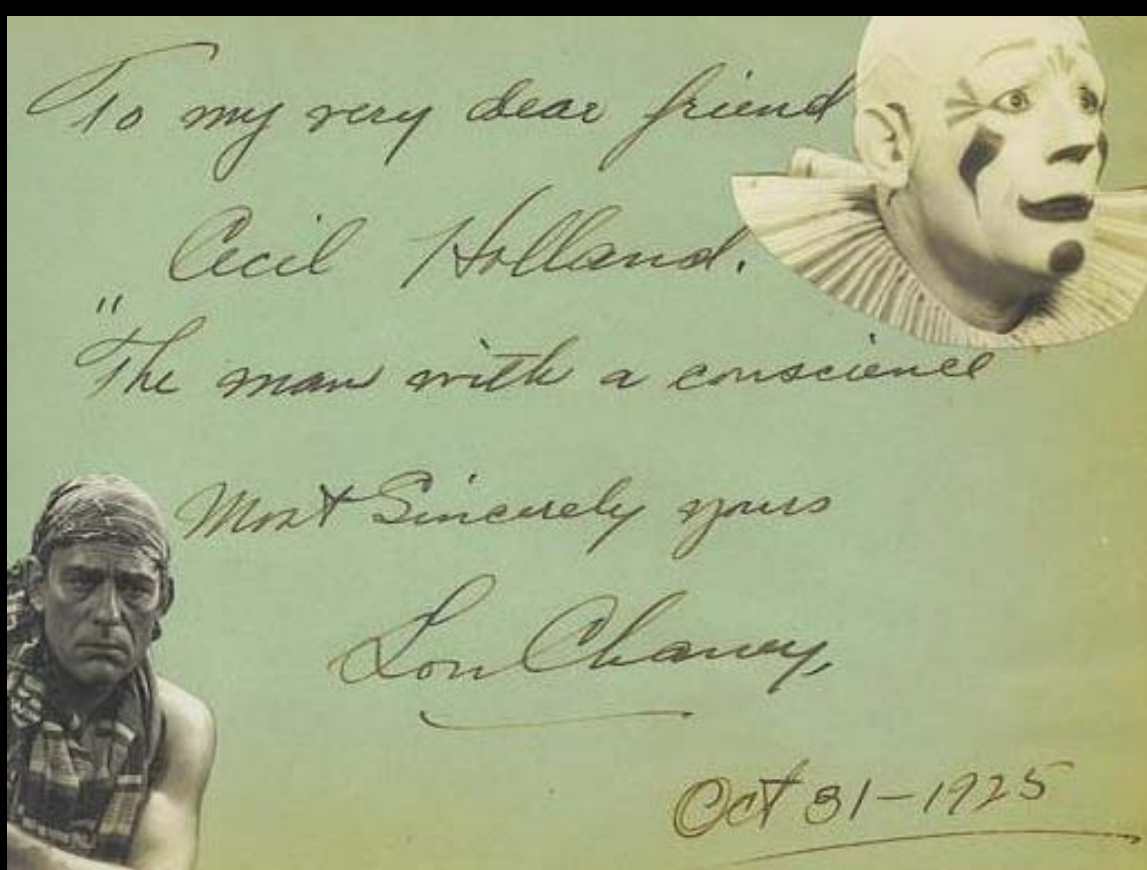

# Lon Chaney (1883-1930)

## Confirmed Authentic Exemplars

Signature in fountain pen (1925)  
Courtesy of Roger Hurlburt

Signature in fountain pen (c. 1925)  
Courtesy of Roger Hurlburt

Signature in fountain pen (1926)  
Courtesy of Sig Menchel

Signature in fountain pen (1928)  
Courtesy of Robert Eaton of RR Auction

Signature in pencil (c. 1930)