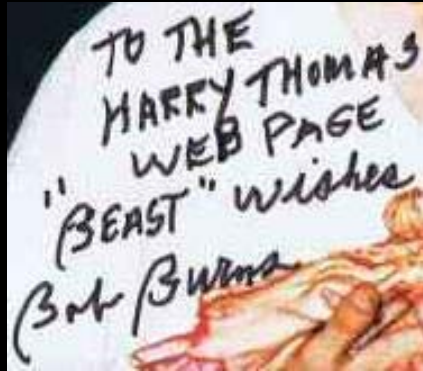

Bob Burns (b. 1935) **[a.k.a. Robert Burns, Rob Burns]**

Confirmed Authentic Exemplar

Signature in felt-tip marker (c. 2000)

Courtesy of Dennis L. Phelps of MovieMonsterMuseum.com

Secretarial Exemplars

None available at present