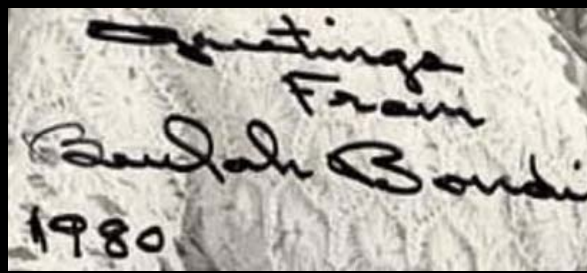

Signature in marker (1980)

Secretarial Exemplars

None available at present