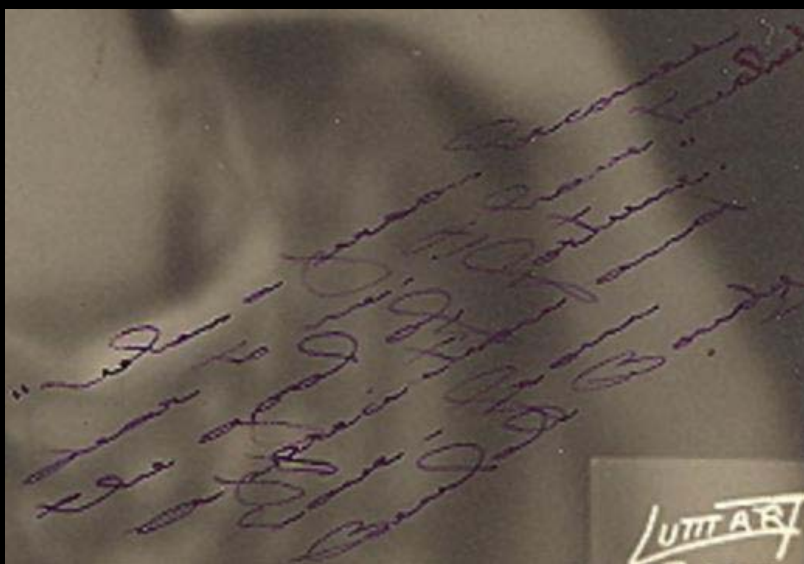

Beulah Bondi (1888-1981) [a.k.a. Beulah Bondy, Miss Bondi]

Confirmed Authentic Exemplars

Signature as Beulah Bondy in fountain pen (c. 1925)
Courtesy of Howard Hurwitz of Silver Screen Autographs

Signature as Miss Bondi in fountain pen (1937)
Courtesy of Sig Menchel

Signature in fountain pen (c. 1938)
Courtesy of Tom Kramer of Golden Age Autographs

Signature in fountain pen (1945)

Signature in fountain pen (1955)

Signature in fountain pen (c. 1956)
Courtesy of Sig Menchel