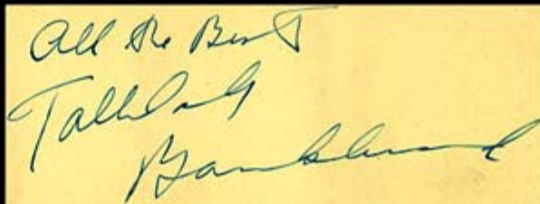

Signature in fountain pen, probably dated in another hand (1934)
Courtesy of Robert Eaton of RR Auction

Signature in pencil (1936)

Signature in fountain pen (1941)

Signature in fountain pen (1942)
Courtesy of Robert Eaton of RR Auction

Signature in fountain pen (1942)

Signature in fountain pen (c. 1944)
Courtesy of Robert Eaton of RR Auction

Signature in fountain pen (1945)
Courtesy of Robert Eaton of RR Auction

Signature in fountain pen (1946)

Signature in colored pencil (c. 1948)
Courtesy of Robert Eaton of RR Auction

Signature in fountain pen (c. 1949)

A handwritten signature in fountain pen on a light-colored piece of paper. The signature is written in a cursive style and appears to read "Tallulah Bankhead".

Signature in ballpoint pen (1959)
Courtesy of Robert Eaton of RR Auction

A handwritten signature in ballpoint pen on a light-colored piece of paper. The signature is written in a cursive style and appears to read "Tallulah Bankhead". The signature is written over a background of a newspaper clipping with some text visible, including "4747 North Sever", "Week Beginn", "RICHA", "TALLUL", "HE", "ESTEL", and "RICHA".