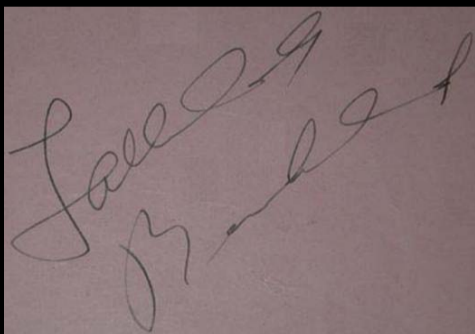

Signature in fountain pen (1945)
Courtesy of Robert Eaton of RR Auction

Signature in fountain pen (1946)