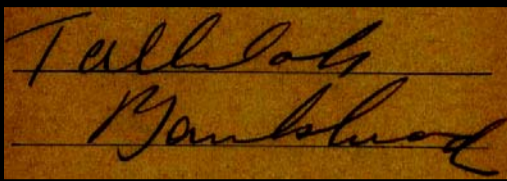

Portion of a handwritten letter signed as Tallulah in fountain pen (1918)
Courtesy of Robert Eaton of RR Auction

Signature in fountain pen (1927)

Signature in fountain pen (c. 1927)

Signature in fountain pen (1928)

Courtesy of Tom Kramer of Golden Age Autographs
(www.GoldenAgeAutographs.com)

Signature in fountain pen (1929)

Signature in fountain pen (c. 1930)

Courtesy of David Warheit of Hanil Autographs

Signature in fountain pen (1932)

Signature in fountain pen, probably dated in another hand (1934)
Courtesy of Robert Eaton of RR Auction

Signature in pencil (1936)

Signature in fountain pen (1941)

Signature in fountain pen (1942)
Courtesy of Robert Eaton of RR Auction

Signature in ballpoint pen (1959)
Courtesy of Robert Eaton of RR Auction

A handwritten signature in ballpoint pen on a light-colored piece of paper. The signature is written in a cursive style and appears to read "Tallulah Bankhead". The signature is written over a background of a newspaper clipping with some text visible, including "4747 North Sever", "Week Beginn", "RICHA", "TALLUL", "HE", "ESTEL", and "RICHA".