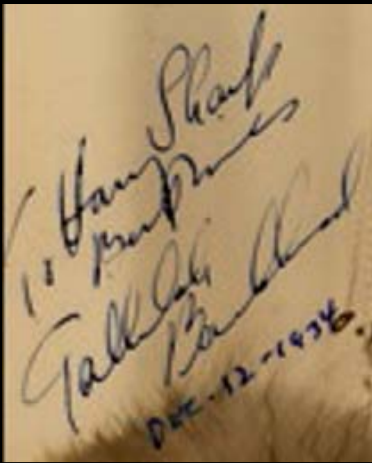

Tallulah Bankhead (1902-1968)

Confirmed Authentic Exemplars

it better on the stage than
going to a see a show every
night and you know Daddy
that going some. "No more"
the Russian picture opens here
at 11:00 in the "Wild Duck"
I saw her in the lobby and she
is very attractive. I haven't
much more news and I hope
I have answered all
the questions I will write
often when I get settled.
I will let you know when ever
the film moves. Your letters
will always reach me
of "Squab Farm" and write
me a lot of them please cause
you know Daddy I love
you better than any thing in
the world. Tallulah

Courtesy of Tom Kramer of Golden Age Autographs
(www.GoldenAgeAutographs.com)

Signature in fountain pen (1929)

Signature in fountain pen (c. 1930)

Courtesy of David Warheit of Hanil Autographs

Signature in fountain pen (1932)

Signature in fountain pen, probably dated in another hand (1934)
Courtesy of Robert Eaton of RR Auction

Signature in pencil (1936)

Signature in fountain pen (1941)

Signature in fountain pen (1942)
Courtesy of Robert Eaton of RR Auction

Signature in ballpoint pen (1959)
Courtesy of Robert Eaton of RR Auction

A handwritten signature in ballpoint pen on a light-colored piece of paper. The signature is written in a cursive style and appears to read "Tallulah Bankhead". The signature is written over a background of a newspaper clipping with some text visible, including "4747 North Sever", "Week Beginn", "RICHA", "TALLUL", "HE", "ESTEL", and "RICHA".