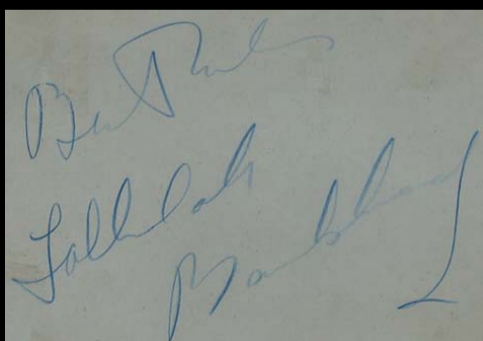

Signature in fountain pen (1942)

Signature in fountain pen (c. 1944)
Courtesy of Robert Eaton of RR Auction

Signature in fountain pen (1945)
Courtesy of Robert Eaton of RR Auction

Signature in fountain pen (1946)

Signature in colored pencil (c. 1948)
Courtesy of Robert Eaton of RR Auction

Signature in fountain pen (c. 1949)

A handwritten signature in fountain pen on a light-colored piece of paper. The signature is written in a cursive style and appears to read "Tallulah Bankhead".

Signature in fountain pen (1951)

A handwritten signature in fountain pen on a light-colored piece of paper. The signature is written in a cursive style and appears to read "Tallulah Bankhead".

Signature in fountain pen (c. 1955)

Signature in ballpoint pen (1959)
Courtesy of Robert Eaton of RR Auction

A handwritten signature in ballpoint pen on a light-colored piece of paper. The signature is written in a cursive style and appears to read "Tallulah Bankhead". The signature is written over a background of a newspaper clipping with some text visible, including "4747 North Sever", "Week Beginn", "RICHA", "TALLUL", "HE", "ESTEL", and "RICHA".