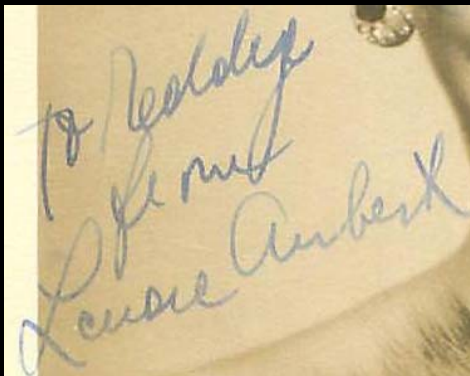

# **Lenore Aubert (1918-1993)** **[a.k.a. Léonore Aubert]**

---

## **Confirmed Authentic Exemplars**

Signature in fountain pen (c. 1943)

Signature in fountain pen (c. 1945)

Courtesy of Sig Menchel

Signature in marker (c. 1988)

---