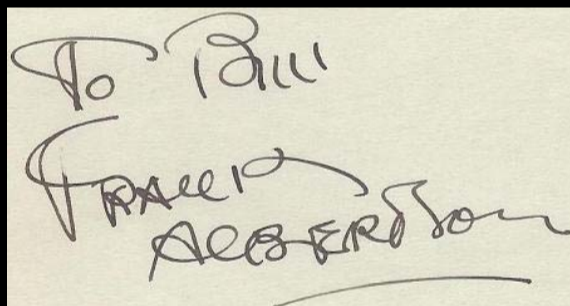

## Confirmed Authentic Exemplars

Cursive signature in fountain pen (1932)

Printed signature in fountain pen (c. 1938)  
Courtesy of Tom Kramer of Golden Age Autographs

Printed signature in fountain pen (c. 1945)  
Courtesy of Tom Kramer of Golden Age Autographs

Printed signature in fountain pen (c. 1948)  
Courtesy of Sig Menchel

Cursive signature in fountain pen (c. 1954)

Cursive signature in ballpoint pen (1955)

---