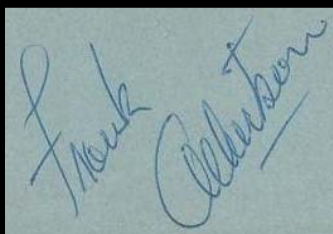

## Confirmed Authentic Exemplars

Cursive signature in fountain pen (1932)

Printed signature in fountain pen (c. 1938)  
Courtesy of Tom Kramer of Golden Age Autographs

Printed signature in fountain pen (c. 1945)  
Courtesy of Tom Kramer of Golden Age Autographs

Printed signature in fountain pen (c. 1948)  
Courtesy of Sig Menchel

Cursive signature in fountain pen (c. 1954)

Cursive signature in ballpoint pen (1955)

---