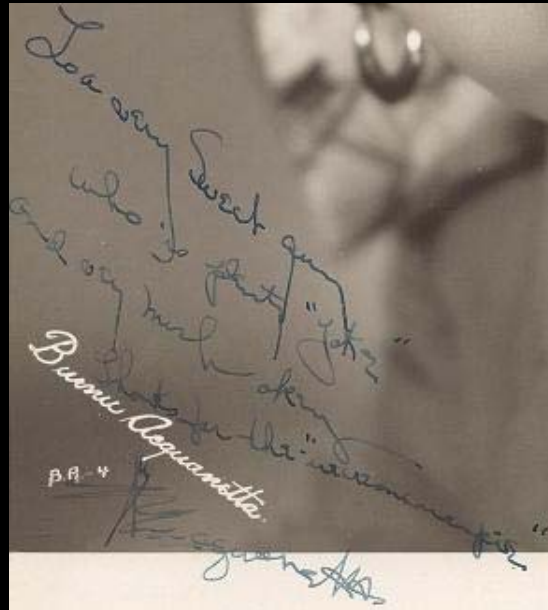

# Acquanetta (1921-2004) [a.k.a. Burnu Acquanetta]

---

## Confirmed Authentic Exemplars

Signature in fountain pen (c. 1945)

Signature in fountain pen (c. 1946)  
Courtesy of Sig Menchel

Signature in fountain pen (1947)

Signature in marker (1988)

Signature in marker (c. 1988)  
Courtesy of Jim Weaver

Signature in fine-tip pen (c. 1988)  
Courtesy of Jim Weaver

Signature in fine-tip pen (1990)  
Courtesy of Jim Weaver

Signature in marker (1992)

---