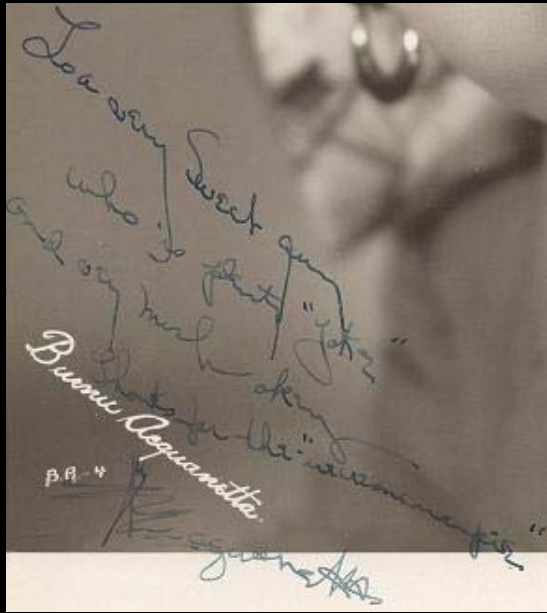

# Acquanetta (1921-2004) [a.k.a. Burnu Acquanetta]

---

## Confirmed Authentic Exemplars

Signature in fountain pen (c. 1945)

Signature in fountain pen (c. 1946)  
Courtesy of Sig Menchel

Signature in fountain pen (1947)

Signature in marker (1988)

Signature in marker (c. 1988)  
Courtesy of Jim Weaver